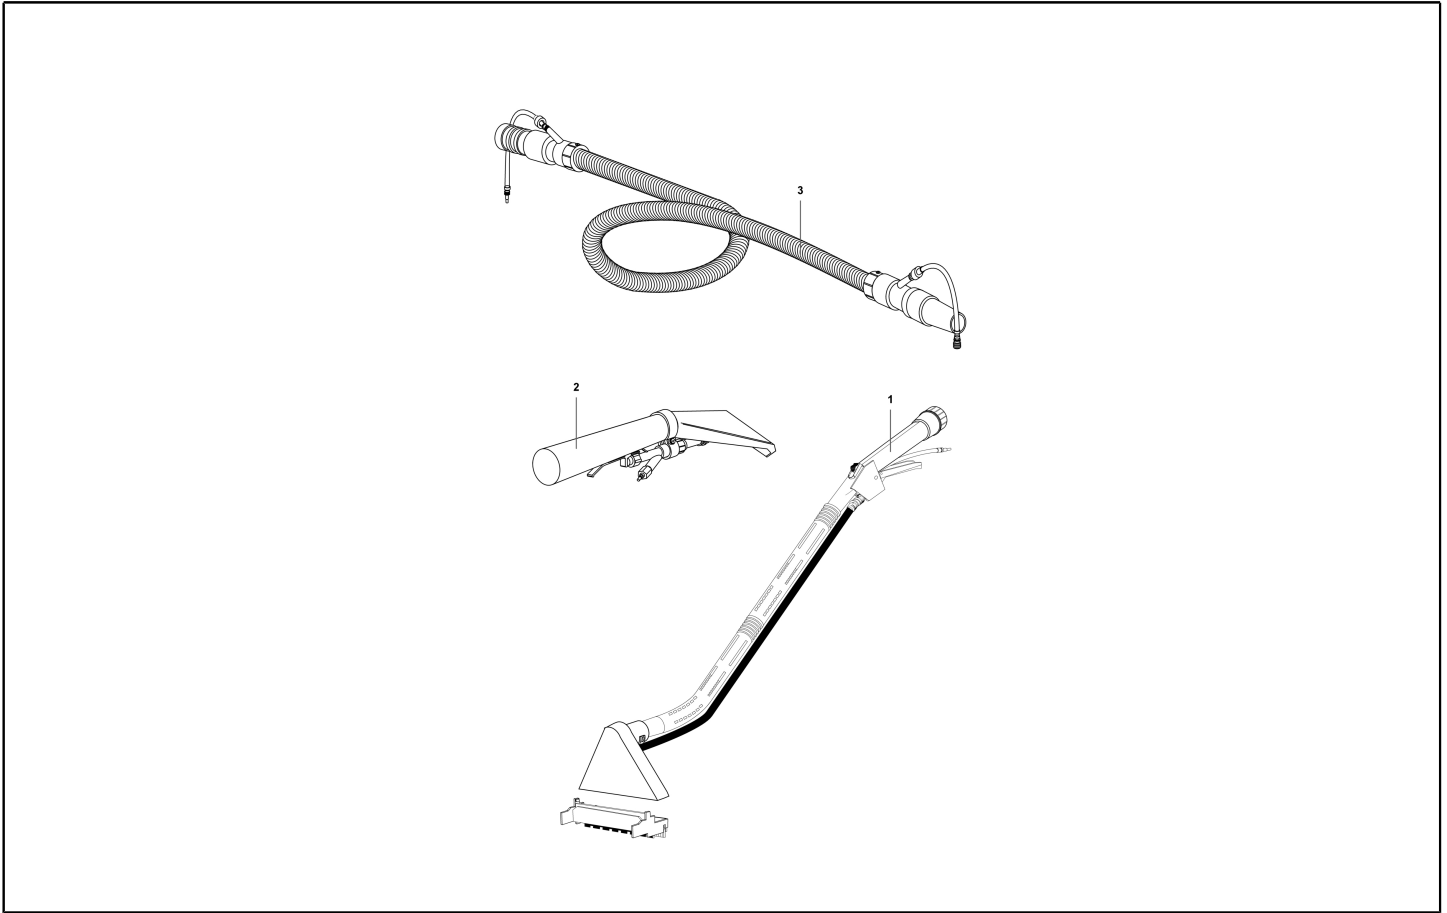

Ref. K	Part N.	Old Ref.	Description	Quantity	Validity		Price
					From	To	
0001	SPPV72123	02725/OTT	BRASS CARPET TOOL COMPL.	1,00			--
0002	SPPV28251	00752/OTT	UPHOLSTERY TOOL W/BRASS FITTING	1,00			--
0003	TBFX01239		FLEXIBLE HOSE 32 MT.4,5 C/IDR.EST. TYP3	1,00			--